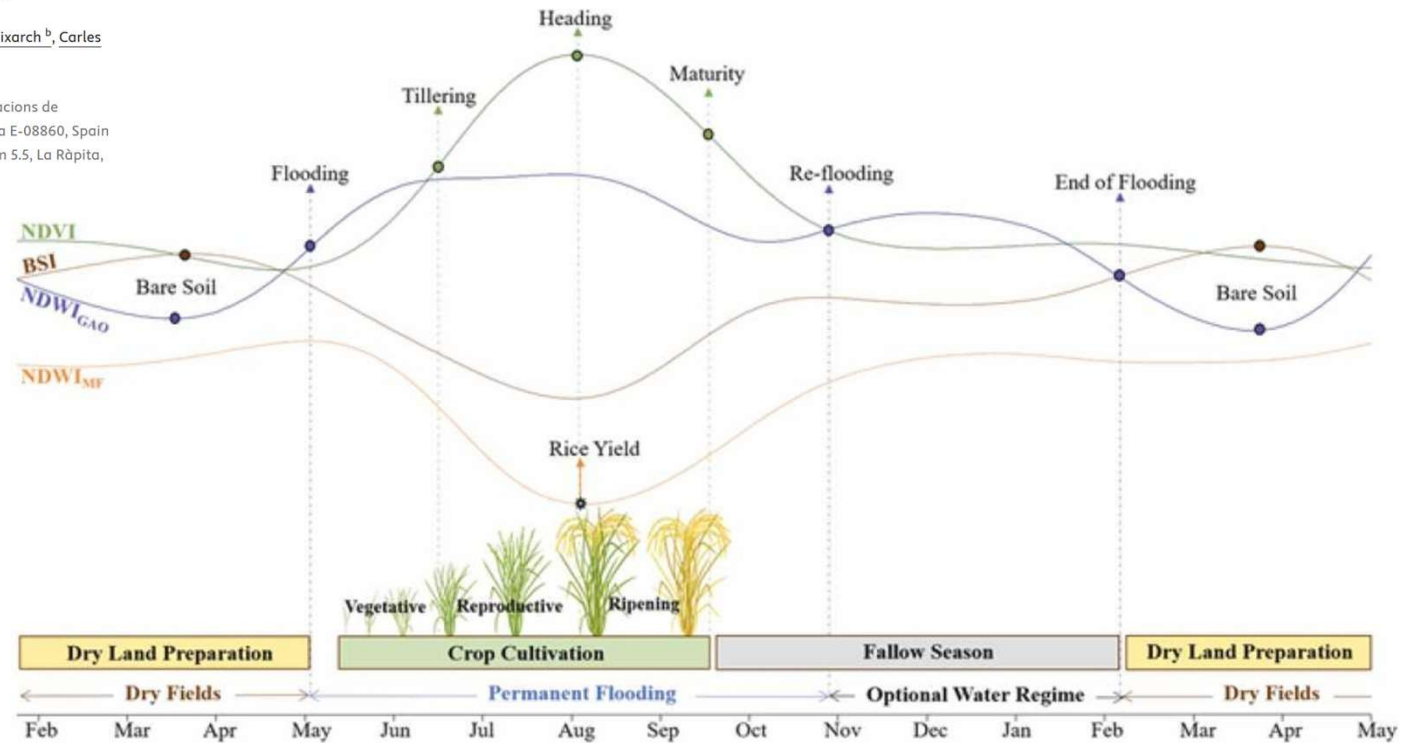

CTTC - Com arribem a Sen2rice

Field Crops Research
Volume 281, 15 May 2022, 108507

Monitoring rice crop and yield estimation with Sentinel-2 data

Jesús Soriano-González ^{a, b}, Eduard Angelats ^{a, 1}, Maite Martínez-Eixarch ^b, Carles Alcaraz ^b

^a Geomatics Research Unit, Centre Tecnològic de Telecomunicacions de Catalunya (CTTC/CERCA), Av. Gauss 7, Castelldefels, Barcelona E-08860, Spain

^b IRTA Marine and Continental Waters, Carretera Poble Nou Km 5.5, La Ràpita, Tarragona E-43540, Spain