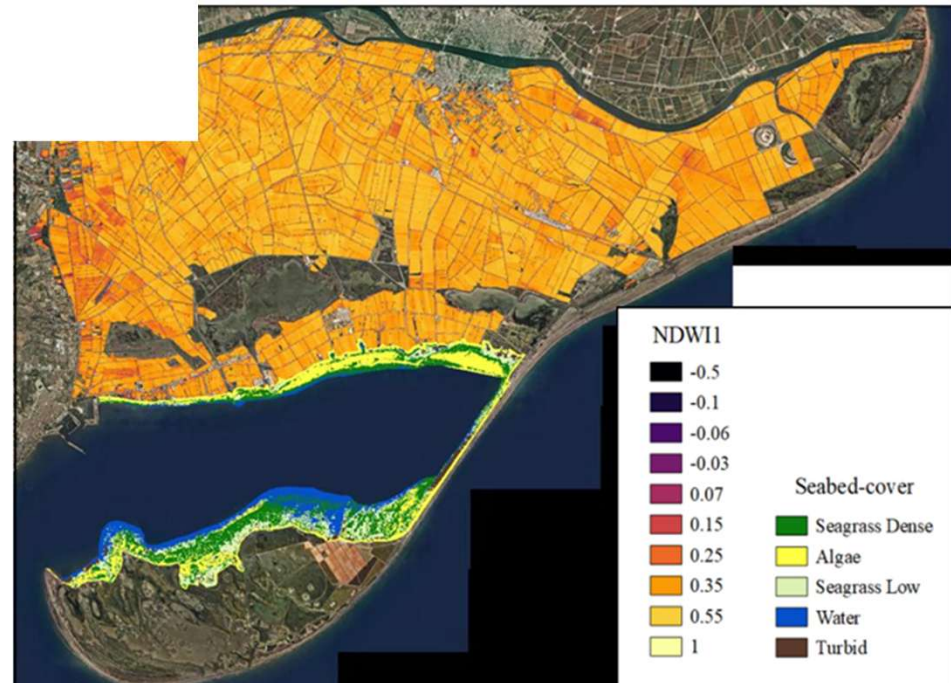

CTTC - Com arribem a Sen2rice

Rice Farming and Macrophyte Dynamics Monitoring Through Sentinel-2 MSI as a Proxy of Disturbance of Agricultural Practices over an Enclosed Bay (10568)

Jesús Soriano-González, Eduard Angelats, Maite Martínez-Eixarch and Carles Alcaraz (Spain)

FIG Working Week 2020

Smart surveyors for land and water management

Amsterdam, the Netherlands, 10–14 May 2020